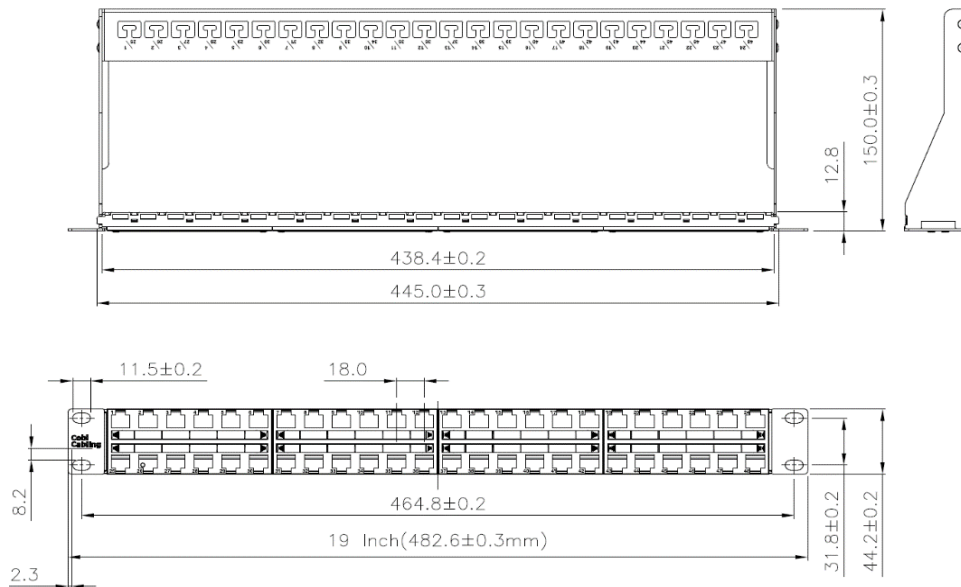

CobiCabling 48-port 1U Unloaded Keystone Patch Panel

PRODUCT DESCRIPTION

CobiCabling panels are supplied unloaded - all panels come with removable rear cable management strip, cable ties and cage nuts. The labelling strip is covered by a plexiglass to provide a good visibility and protection. The installation and termination time can be greatly reduced when pairing them with our Keystone jacks.

Features:

High density

Backwards compatible

25-years manufacturers warranty

Mini cable ties and cage nuts included

Rear cable management

Labelling strips

Technical spec	Details
Dimensions	Width: 19", Height: 1U, Depth with rear cable management: 150mm
Category	Compatible with cat.5e, 6, 6A Keystone jacks
Number of ports	48
Colour	RAL9005 (Black)