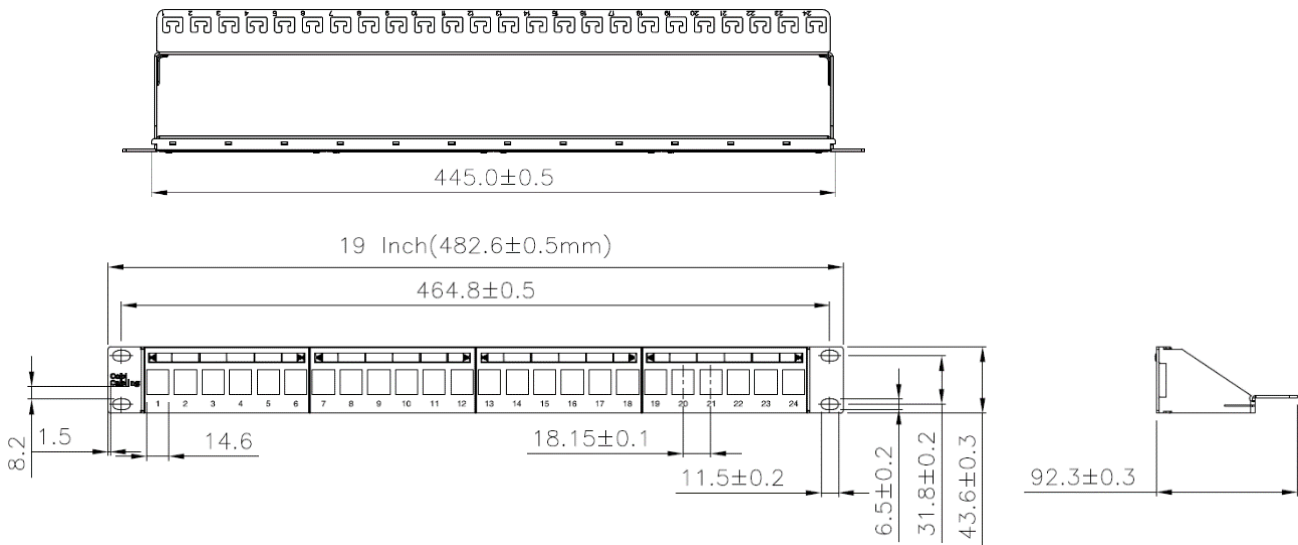

### Features:

Backwards compatible

25-years manufacturers warranty

Mini cable ties and cage nuts included

Rear cable management

Labelling strips

Technical spec	Details
Dimensions	Width: 19", Height: 1U, Depth with rear cable management: 92,3mm
Category	Compatible with cat.5e, 6, 6A Keystone jacks
Number of ports	24
Colour	RAL9005 (Black)